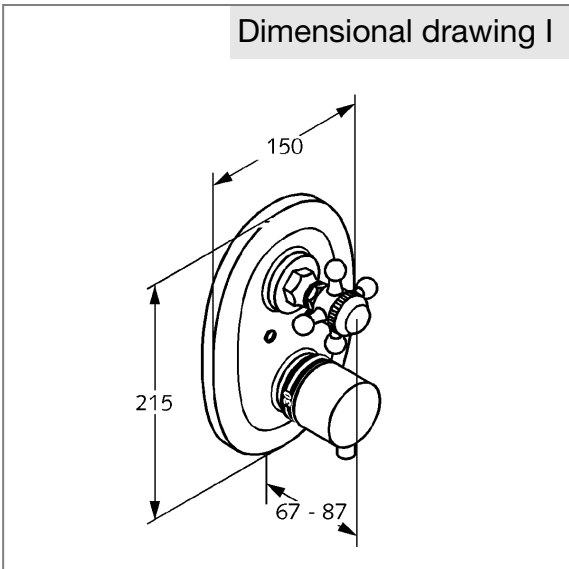

Dimensional drawing II