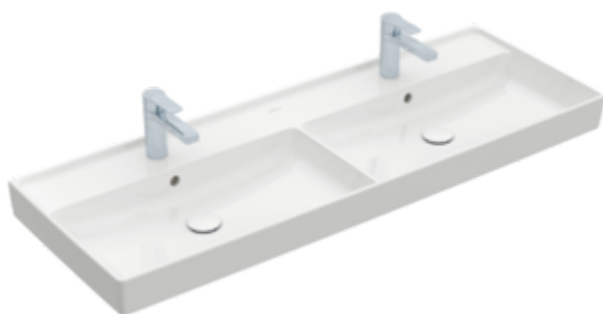

# VANITY WASHBASIN COLLARO

### 1 . POSITION

<b>Model</b>	<b>4A34D4</b>
Collection	Collaro
PROJECTS	DESIGN
Width	1300 mm
Depth	470 mm
Weight	38 kg
description	Registered design TitanCeram wall fixation EN 31, EN 14688
Tap fitting / Tap hole remark	suitable for 2 3-hole tap fittings, all tap holes punched out
Overflow remark	with overflow
material	TitanCeram
Specification texts	Collaro; Double vanity washbasin; Registered design; TitanCeram; Size: 1300 x 470 mm; Rectangle; suitable for 2 3-hole tap fittings, all tap holes punched out; with overflow; wall fixation; EN 31, EN 14688