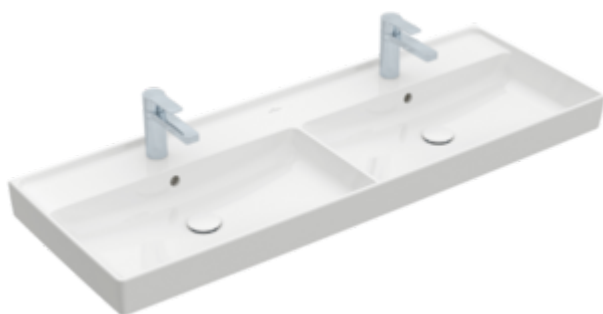

# VANITY WASHBASIN COLLARO

### 1. POSITION

<b>Model</b>	<b>4A34D1</b>
Collection	Collaro
PROJECTS	DESIGN
Width	1300 mm
Depth	470 mm
Weight	38 kg
description	TitanCeram wall fixation EN 31, EN 14688
Tap fitting / Tap hole remark	suitable for 2 3-hole tap fittings, all tap holes punched out
Overflow remark	without overflow, A non-closing valve or the ViFlow (concealed overflow) must be used for models without overflow function.
material	TitanCeram
Specification texts	Collaro; Double vanity washbasin; TitanCeram; Size: 1300 x 470 mm; Rectangle; suitable for 2 3-hole tap fittings, all tap holes punched out; without overflow; A non-closing valve or the ViFlow (concealed overflow) must be used for models without overflow function.; wall fixation; EN 31, EN 14688

## COLOURS

Stone White CeramicPlus	4A34D1RW	4051202863913
White Alpin	4A34D101	4051202862794
White Alpin CeramicPlus	4A34D1R1	4051202863906

TECHNICAL DRAWINGS

4A34D1