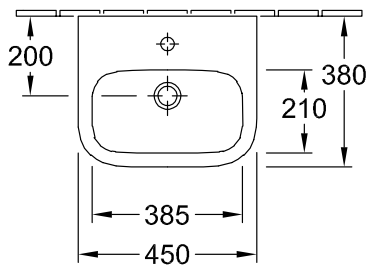

TECHNICAL DRAWINGS

437345