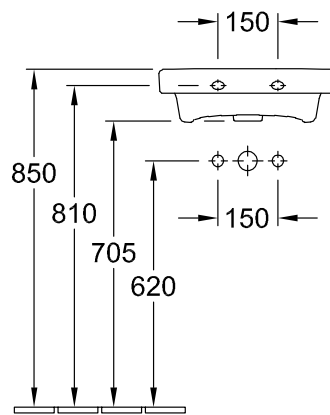

TECHNICAL DRAWINGS

437345