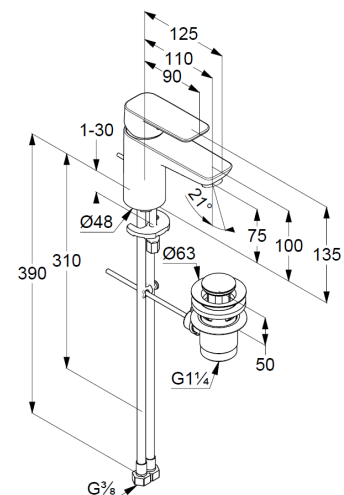

Technical Data

Product: KLUDI PURE&STYLE
single lever basin mixer 75
DN 15

Article-Nr.: 403820575

Surface: 05 chrome

Product description

manufacturer KLUDI GmbH & Co. KG
Typ: KLUDI PURE&STYLE
single lever basin mixer 75,
DN 15/ PN 10
Art. Nr. 403820575
basin mixer
single lever mixer
single hole mounted
solid handle, metal
aerator M24
ceramic cartridge with hotwater safety device
flow rate at 3 bar = 7 l/ min.
flexible hoses G 3/8 DVGW approved
rapid installation set
pop up waste 1 1/4" metal

Product Picture

Dimensional drawing

Flow rate diagram