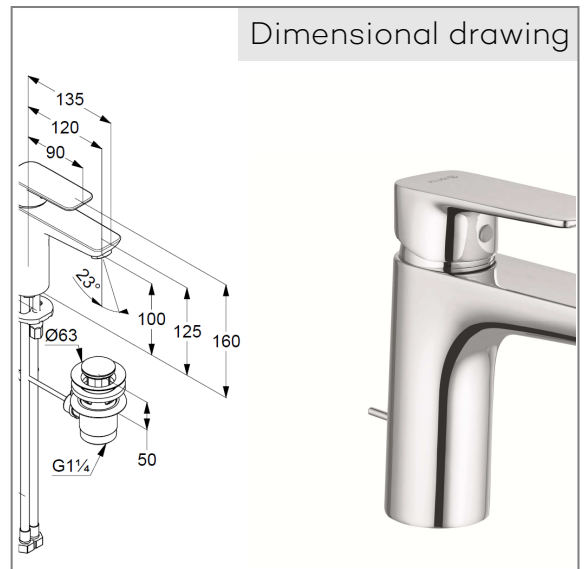

Technical Data

Product: KLUDI PURE&STYLE
single lever basin mixer 100
DN 15

Article-Nr.: 402900575

Surface: 05 chrome

Product description

manufacturer KLUDI GmbH & Co. KG
Typ: KLUDI PURE&STYLE
single lever basin mixer 100,
DN 15/ PN 10
Art. Nr. 402900575
basin mixer
single lever mixer
single hole mounted
solid handle, metal
aerator M24
ceramic cartridge with hotwater safety device
flow rate at 3 bar = 7 l/ min.
flexible hoses G 3/8 DVGW approved
rapid installation set
pop up waste 1 1/4" metal

Product Picture

Dimensional drawing

Flow rate diagram