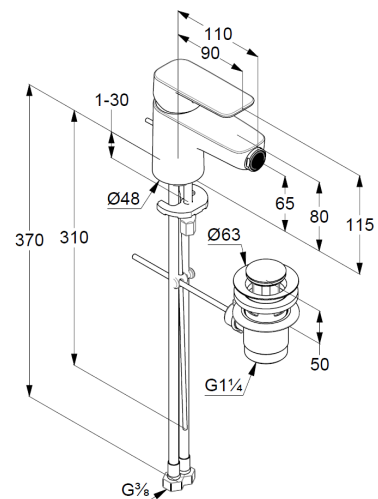

Technical Data

Product: KLU DI PURE&STYLE
single lever bidet mixer,
DN 15

Article-Nr.: 402160575

Surface: 05 chrome

Product description

manufacturer KLU DI GmbH & Co. KG
Typ: KLU DI PURE&STYLE
single lever bidet mixer,
DN 15/ PN 10
Art. Nr. 402160575
bidet mixer
single lever mixer
single hole mounted
solid lever, metal
S-Pointer M24 PCA
ceramic cartridge with hotwater safety device
flow rate at 3 bar = 6 l/ min.
flexible hoses G 3/8 DVGW approved
rapid installation set
pop up waste 1 1/4" metal

Product Picture

Dimensional drawing

Flow rate diagram