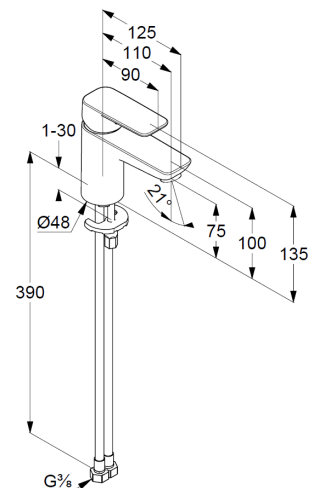

Technical Data

Product: KLUDI PURE&STYLE
single lever basin mixer 75
DN 15

Article-Nr.: 400280575

Surface: 05 chrome

Product description

manufacturer KLUDI GmbH & Co. KG
Typ: KLUDI PURE&STYLE
single lever basin mixer 75,
DN 15/ PN 10
Art. Nr. 400280575
basin mixer
single lever mixer
single hole mounted
solid handle, metal
aerator M24
ceramic cartridge with hotwater safety device
flow rate at 3 bar = 7 l/ min.
flexible hoses G 3/8 DVGW approved
rapid installation set

Product Picture

Dimensional drawing

Flow rate diagram