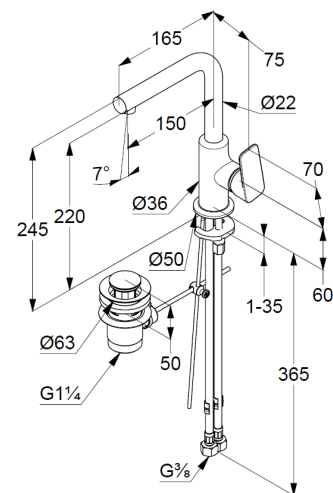

DN 15/ PN 10

Art. Nr. 400250575

basin mixer

single lever mixer

single hole mounted

solid lever, metal

lateral actuation

Aerator M18 PCA

ceramic cartridge

flow rate at 3 bar = 5 l/ min.

swivel spout (360°)

flexible hoses G 3/8 DVGW approved

rapid installation set

pop up waste 1 1/4" metal

Product Picture

Dimensional drawing

Flow rate diagram