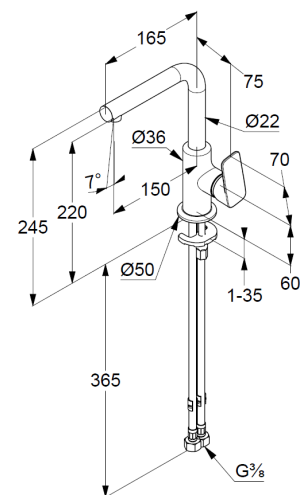

Technical Data

Product: KLUDI PURE&STYLE
single lever basin mixer,
DN 15

Article-Nr.: 400240575

Surface: 05 chrome

Product description

manufacturer KLUDI GmbH & Co. KG
Typ: KLUDI PURE&STYLE
single lever basin mixer,
DN 15/ PN 10
Art. Nr. 400240575
basin mixer
single lever mixer
single hole mounted
solid lever, metal
lateral actuation
Aerator M18 PCA
ceramic cartridge
flow rate at 3 bar = 5 l/ min.
swivel spout (360°)
flexible hoses G 3/8 DVGW approved
rapid installation set

Product Picture

Dimensional drawing

Flow rate diagram