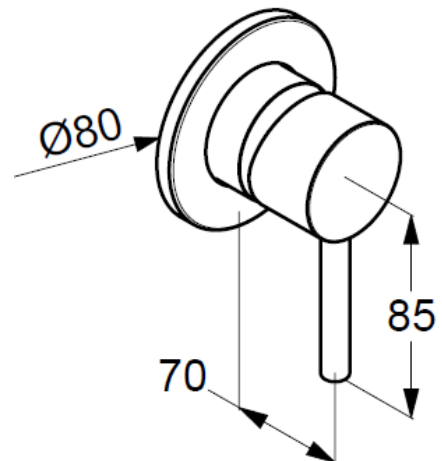

## Technical Data

KLUDI BOZZ

Concealed single lever shower mixer

Article- Nr.:  
389253976

Surface:  
39 black matt finished

manufacturer KLUDI GmbH & Co. KG  
Typ: KLUDI BOZZ  
Concealed single lever shower mixer,  
PN 10  
Art. Nr. 389253976

concealed shower mixer  
single lever mixer  
trim set without pre-installation set  
pre installation set KLUDI 38828Z  
wall mounted  
solid lever, metal  
ceramic cartridge with hotwater safety device  
flow rate at 3 bar = 32 l/ min.

Product Picture

Dimensional drawing

Flow rate diagram