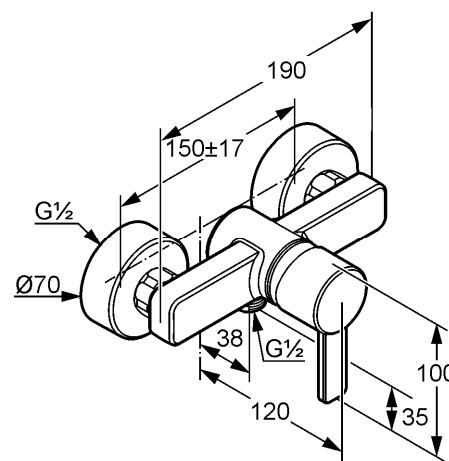

Product: KLUDI ZENTA single lever shower mixer DN 15

Ref.: 38870..75

Product description

single lever shower mixer DN 15
 solid lever
 wall fastening
 flow class A
 ceramic cartridge with hot water safety device
 shower outlet G 1/2
 protected against back flow
 S unions
 without shower set
 noise group I
 PA- IX 18637/IA

Finishes:
 05 chrome
 86 chrome/black
 91 chrome/white

Product picture

Advertisement

- * KLUDI GmbH & Co KG KLUDI ZENTA single lever shower mixer item no. 38870..75
- ** ceramic cartridge with hot water safety device Ø 35 mm, DIN EN 817
- *** plated brass, DIN 50930-6

single lever shower mixer, manufacturer KLUDI GmbH & Co KG KLUDI ZENTA single lever shower mixer item no. 38870..75, DN 15, finishes: 05 chrome; 86 chrome/black; 91 chrome/white plated brass, projection 120 mm, S unions 1/2 x 3/4 inch, flow class A (max. 0,25 l/s), solid lever, noise level DIN EN 4109 group I, report no. PA- IX 18637/IA, type: single lever shower mixer DN 15, protected against back flow DIN EN 1717, shower outlet 1/2 inch, lever projection 77 mm, ceramic cartridge with hot water safety device Ø 35 mm, for pressure type water heater, for continuous line heater, PN 10,

Dimensional drawing

Flow rate diagram