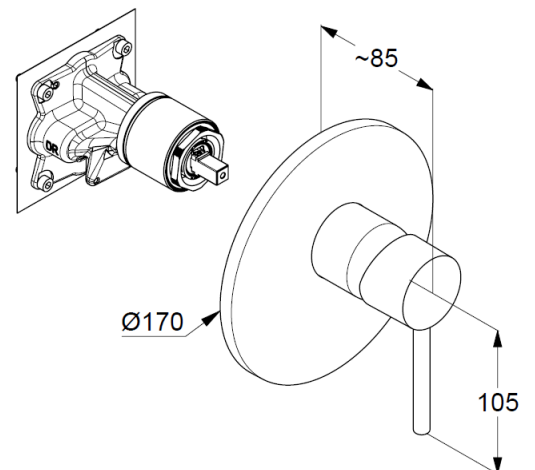

Typ: KLUDI BOZZ

Concealed single lever shower mixer

Ref: 386553976

concealed shower mixer

single lever mixer

trim set without pre-installation set

pre installation set KLUDI FLEXX.BOXX Art. Nr. 88011

wall mounted

trim set with functional unit

solid lever, metal

ceramic cartridge with hotwater safety device

flow rate at 3 bar = 25 l/ min.

Product picture

Dimensional drawing

Flow rate diagram