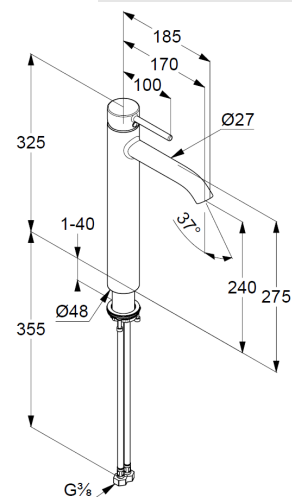

Aerator M18,5

ceramic cartridge with hotwater safety device

flow rate at 3 bar = 5 l/ min.

flexible hoses G 3/8 DVGW approved

rapid installation set

without pop up waste

### Product picture

### Dimensional drawing