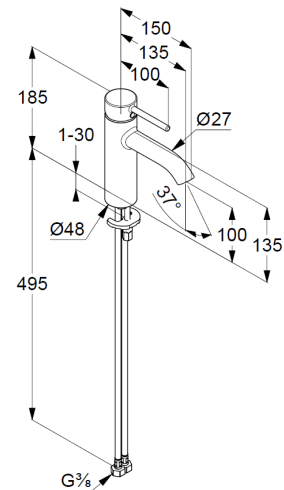

Technical Data

KLUDI BOZZ
single lever basin mixer 100
DN 15

Ref:
382823976

Finishes:
39 black matt finished

Product description
Manufacturer KLUDI GmbH & Co. KG
Typ: KLUDI BOZZ
single lever basin mixer 100
Ref.: 382823976
basin mixer DN 15
single lever mixer
single hole mounted
solid lever, metal
Aerator M18,5
ceramic cartridge with hotwater safety device
flow rate at 3 bar = 5 l/ min.
flexible hoses G 3/8 DVGW approved
rapid installation set
without pop up waste

Product picture

Dimensional drawing

Flow rate diagram