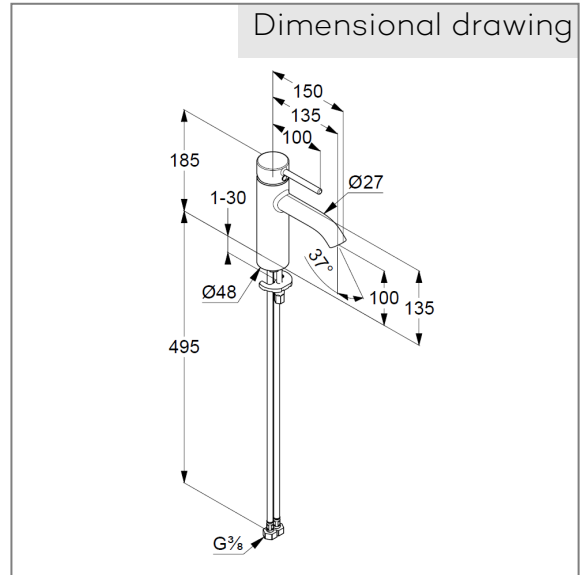

Technical Data

KLUDI BOZZ
single lever basin mixer 100
DN 15

Ref:
382820576

Finishes:
05 chrom

Product description
Manufacturer KLUDI GmbH & Co. KG
Typ: KLUDI BOZZ
single lever basin mixer 100
Ref.: 382820576
basin mixer DN 15
single lever mixer
single hole mounted
solid lever, metal
Aerator M18,5
ceramic cartridge with hotwater safety device
flow rate at 3 bar = 5 l/ min.
flexible hoses G 3/8 DVGW approved
rapid installation set
without pop up waste

Product picture

Dimensional drawing

Flow rate diagram