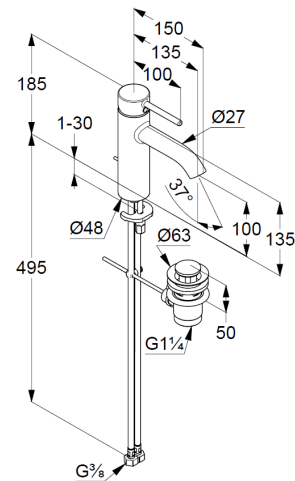

Technical Data

KLUDI BOZZ
single lever basin mixer 100
DN 15

Ref:
382800576

Finishes:
05 chrom

Product description
Manufacturer KLUDI GmbH & Co. KG
Typ: KLUDI BOZZ
single lever basin mixer 100
Ref.: 382800576
basin mixer DN 15
single lever mixer
single hole mounted
solid lever, metal
Aerator M18,5
ceramic cartridge with hotwater safety device
flow rate at 3 bar = 5 l/ min.
flexible hoses G 3/8 DVGW approved
rapid installation set
pop up waste 1 1/4" metal

Product picture

Dimensional drawing

Flow rate diagram