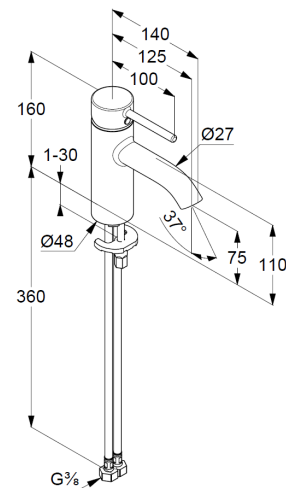

## Technical Data

KLUDI BOZZ  
single lever basin mixer 75  
DN 15

Ref:  
382723976

Finishes:  
39 black matt finished

Product description  
Manufacturer KLUDI GmbH & Co. KG  
Typ: KLUDI BOZZ  
single lever basin mixer 75  
Ref.: 382723976  
basin mixer DN 15  
single lever mixer  
single hole mounted  
solid lever, metal  
Aerator M18,5  
ceramic cartridge with hotwater safety device  
flow rate at 3 bar = 5 l/ min.  
flexible hoses G 3/8 DVGW approved  
rapid installation set  
without pop up waste

Product picture

Dimensional drawing

Flow rate diagram