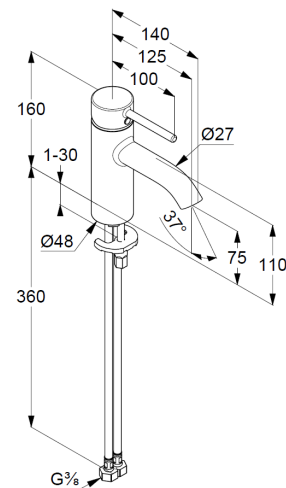

## Technical Data

KLUDI BOZZ  
single lever basin mixer 75  
DN 15

Ref.:  
382720576

Finishes:  
05 chrom

Product description  
Manufacturer KLUDI GmbH & Co. KG  
Typ: KLUDI BOZZ  
single lever basin mixer 75  
Ref.: 382720576  
basin mixer DN 15  
single lever mixer  
single hole mounted  
solid lever, metal  
Aerator M18,5  
ceramic cartridge with hotwater safety device  
flow rate at 3 bar = 5 l/ min.  
flexible hoses G 3/8 DVGW approved  
rapid installation set  
without pop up waste

Product picture

Dimensional drawing

Flow rate diagram