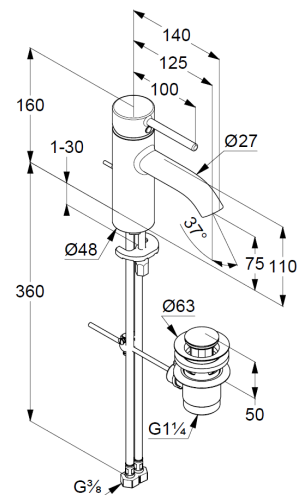

## Technical Data

KLUDI BOZZ  
single lever basin mixer 75  
DN 15

Ref:  
382700576

Finishes:  
05 chrom

Product description  
Manufacturer KLUDI GmbH & Co. KG  
Typ: KLUDI BOZZ  
single lever basin mixer 75  
Ref.: 382700576  
basin mixer DN 15  
single lever mixer  
single hole mounted  
solid lever, metal  
Aerator M18,5  
ceramic cartridge with hotwater safety device  
flow rate at 3 bar = 5 l/ min.  
flexible hoses G 3/8 DVGW approved  
rapid installation set  
pop up waste 1 1/4" metal

Product picture

Dimensional drawing

Flow rate diagram