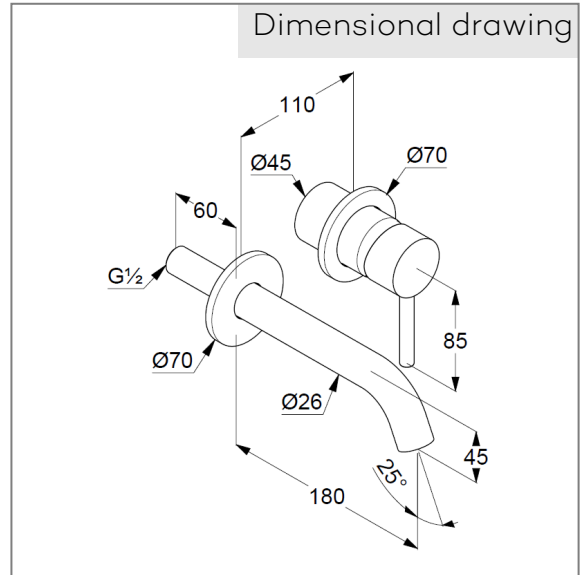

Technical Data

KLUDI BOZZ
concealed single lever basin mixer
DN 15

Ref:
382443976

Finishes:
39 black matt finished

Product description
Manufacturer KLUDI GmbH & Co. KG
Typ: KLUDI BOZZ
Concealed single lever basin mixer
Ref.: 382443976
concealed basin mixer
projection 180 mm
single lever mixer
trim set without pre-installation set
pre installation set KLUDI FLEXX.BOXX Art. Nr. 38243
vertical wall mounted
solid lever, metal
Aerator M18,5
flow rate at 3 bar = 5 l/ min.
fixed spout

Product picture

Dimensional drawing

Flow rate diagram