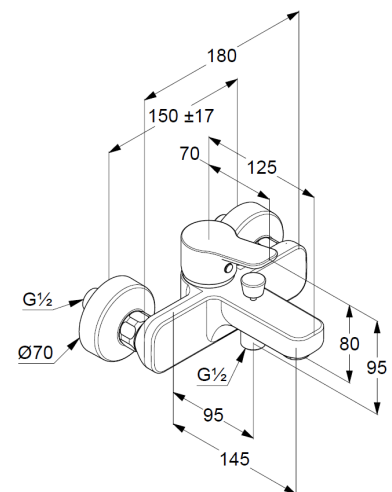

## Technical Data

Product: KLUDI PURE&EASY  
single lever bath- and shower mixer,  
DN 15

Article-Nr.: 376819165

Surface: 91 white/ chrome

### Product description

manufacturer KLUDI GmbH & Co. KG  
Typ: KLUDI PURE&EASY  
single lever bath- and shower mixer,  
DN 15/ PN 10  
Art. Nr. 376819165  
bath and shower mixer  
single lever mixer  
wall mounted  
automatic diverter: shower/ bath  
solid lever, metal  
aerator M24  
protected against back flow  
shower outlet 1/2 inch  
ceramic cartridge with hotwater safety device  
flow rate at 3 bar = 21 l/ min.  
S-unions G 1/2 x 3/4

Product Picture

Dimensional drawing

Flow rate diagram