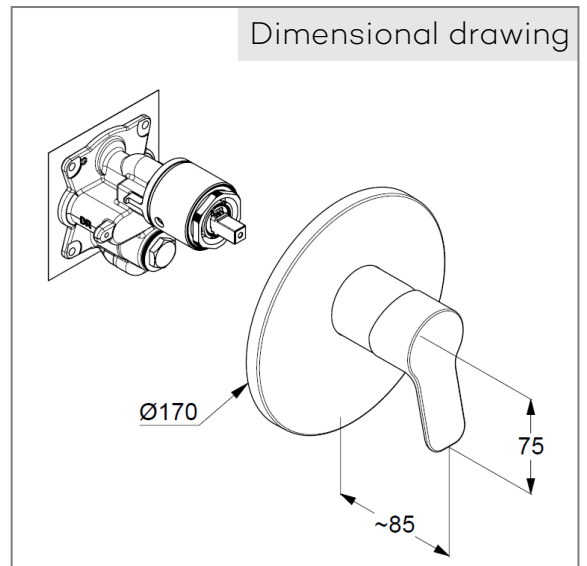

pre installation set KLUDI FLEXX.BOXX Art. Nr. 88011

trim set with functional unit

wall mounted

solid lever, metal

ceramic cartridge with hotwater safety device

flow rate at 3 bar = 25 l/ min.

Product Picture

Dimensional drawing

Flow rate diagram