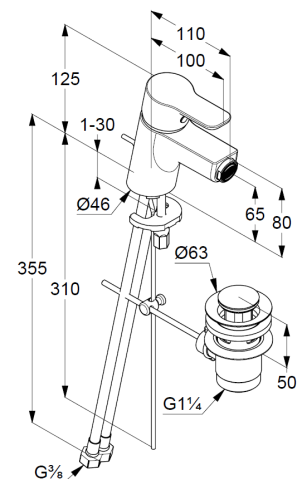

Technical Data

Product: KLUDI PURE&EASY
single lever bidet mixer,
DN 15

Article-Nr.: 375330565

Surface: 05 chrome

Product description

manufacturer KLUDI GmbH & Co. KG
Typ: KLUDI PURE&EASY
single lever bidet mixer,
DN 15/ PN 10
Art. Nr. 375330565
bidet mixer
single lever mixer
single hole mounted
solid lever, metal
S-Pointer M24 PCA
ceramic cartridge with hotwater safety device
flow rate at 3 bar = 6 l/ min.
flexible hoses G 3/8 DVGW approved
rapid installation set
pop up waste 1 1/4" metal

Product Picture

Dimensional drawing

Flow rate diagram