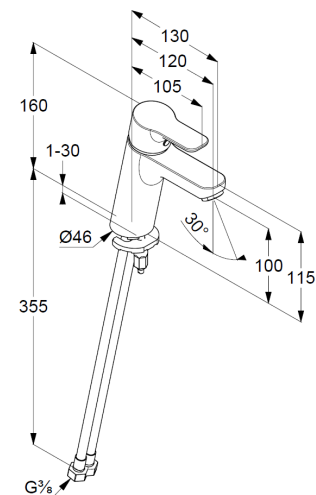

## Technical Data

Product: KLUDI PURE&EASY  
single lever basin mixer 100  
DN 15

Article-Nr.: 372929165

Surface: 91 white/ chrome

### Product description

manufacturer KLUDI GmbH & Co. KG  
Typ: KLUDI PURE&EASY  
single lever basin mixer 100,  
DN 15/ PN 10  
Art. Nr. 372929165  
basin mixer  
single lever mixer  
single hole mounted  
solid handle, metal  
aerator M24  
ceramic cartridge with hotwater safety device  
flow rate at 3 bar = 7 l/ min.  
flexible hoses G 3/8 DVGW approved  
rapid installation set

Product Picture

Dimensional drawing

Flow rate diagram