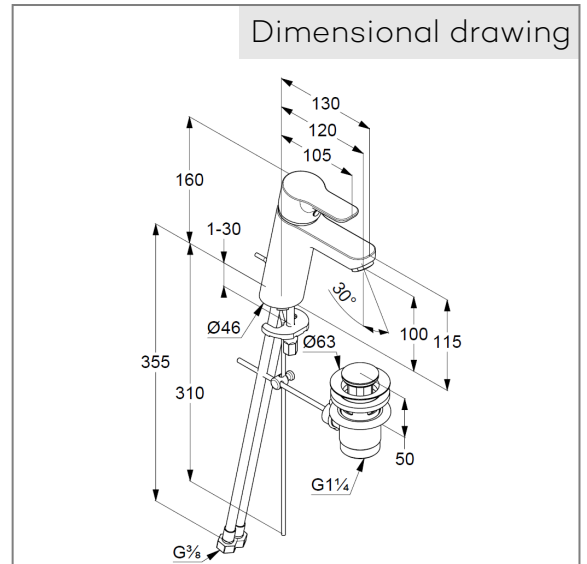

## Technical Data

Product: KLUDI PURE&EASY  
single lever basin mixer 100  
DN 15

Article-Nr.: 372909165

Surface: 91 white/ chrome

### Product description

manufacturer KLUDI GmbH & Co. KG  
Typ: KLUDI PURE&EASY  
single lever basin mixer 100,  
DN 15/ PN 10  
Art. Nr. 372909165  
basin mixer  
single lever mixer  
single hole mounted  
solid handle, metal  
aerator M24  
ceramic cartridge with hotwater safety device  
flow rate at 3 bar = 7 l/ min.  
flexible hoses G 3/8 DVGW approved  
rapid installation set  
pop up waste 1 1/4" metal

Product Picture

Dimensional drawing

Flow rate diagram