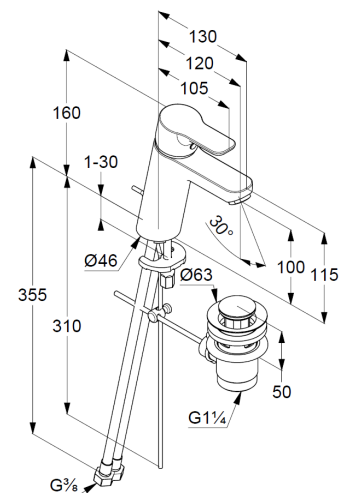

Technical Data

Product: KLUDI PURE&EASY
single lever basin mixer 100
DN 15

Article-Nr.: 372900565

Surface: 05 chrome

Product description

manufacturer KLUDI GmbH & Co. KG
Typ: KLUDI PURE&EASY
single lever basin mixer 100,
DN 15/ PN 10
Art. Nr. 372900565
basin mixer
single lever mixer
single hole mounted
solid handle, metal
aerator M24
ceramic cartridge with hotwater safety device
flow rate at 3 bar = 7 l/ min.
flexible hoses G 3/8 DVGW approved
rapid installation set
pop up waste 1 1/4" metal

Product Picture

Dimensional drawing

Flow rate diagram