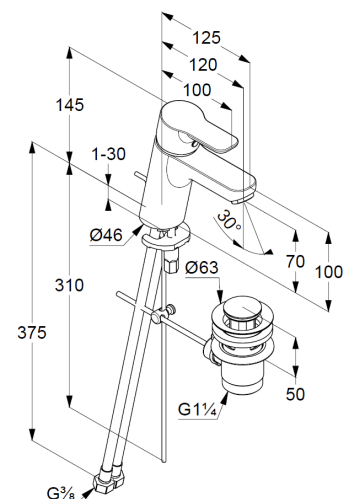

solid handle, metal

aerator M24

ceramic cartridge with hotwater safety device

middle position cold water

flow rate at 3 bar = 7 l/ min.

flexible hoses G 3/8 DVGW approved

rapid installation set

pop up waste 1 1/4" metal

Product Picture

Dimensional drawing

Flow rate diagram