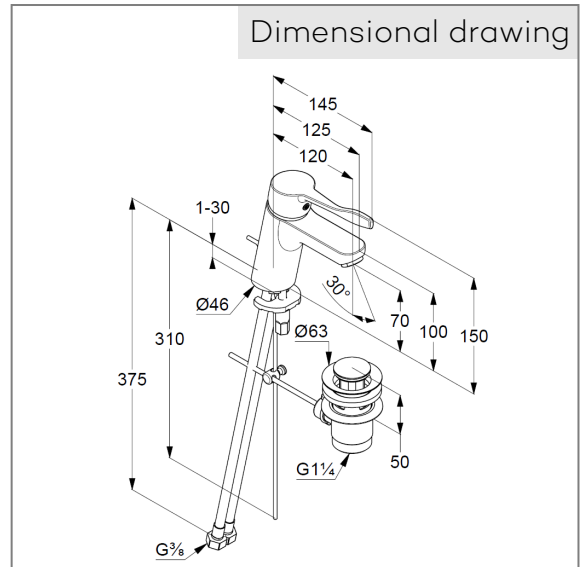

## Technical Data

Product: KLUDI PURE&EASY, Care  
single lever basin mixer 70, DN 15

Article-Nr.: 372840565

Surface: 05 chrome

### Product description

manufacturer KLUDI GmbH & Co. KG  
Typ: KLUDI PURE&EASY, Care,  
single lever basin mixer 70,  
DN 15/ PN 10  
Art. Nr. 372840565  
basin mixer  
single lever mixer  
single hole mounted  
solid public lever, metal  
aerator M24  
ceramic cartridge with hotwater safety device  
flow rate at 3 bar = 7 l/ min.  
flexible hoses G 3/8 DVGW approved  
rapid installation set  
retractable chain

Product Picture

Dimensional drawing

Flow rate diagram