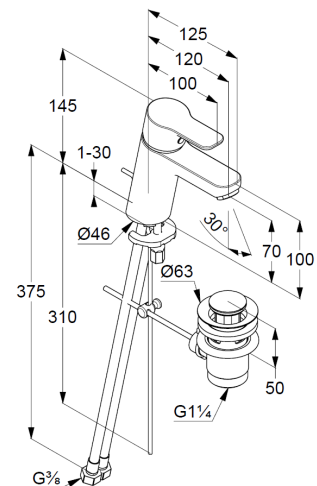

Technical Data

Product: KLUDI PURE&EASY
single lever basin mixer 70
DN 15

Article-Nr.: 372820565

Surface: 05 chrome

Product description

manufacturer KLUDI GmbH & Co. KG
Typ: KLUDI PURE&EASY
single lever basin mixer 70,
DN 15/ PN 10
Art. Nr. 372820565
basin mixer
single lever mixer
single hole mounted
solid handle, metal
aerator M24
ceramic cartridge with hotwater safety device
flow rate at 3 bar = 7 l/ min.
flexible hoses G 3/8 DVGW approved
rapid installation set
pop up waste 1 1/4" plastic

Product Picture

Dimensional drawing

Flow rate diagram