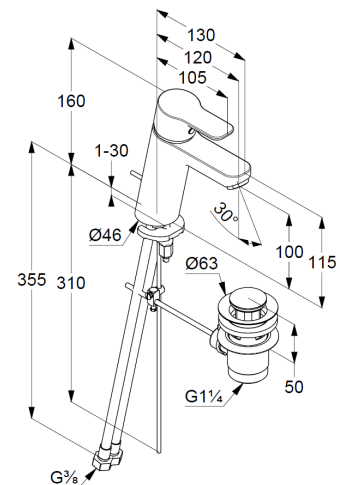

Technical Data

Product: KLUDI PURE&EASY
single lever basin mixer 100
DN 15

Article-Nr.: 371900565

Surface: 05 chrome

Product description

manufacturer KLUDI GmbH & Co. KG
Typ: KLUDI PURE&EASY
single lever basin mixer 100,
DN 15/ PN 10
Art. Nr. 371900565
basin mixer
single lever mixer
single hole mounted
solid handle, metal
aerator M24
ceramic cartridge with hotwater safety device
flow rate at 3 bar = 7 l/ min.
flexible hoses G 3/8 DVGW approved
rapid installation set
pop up waste 1 1/4" plastic

Product Picture

Dimensional drawing

Flow rate diagram