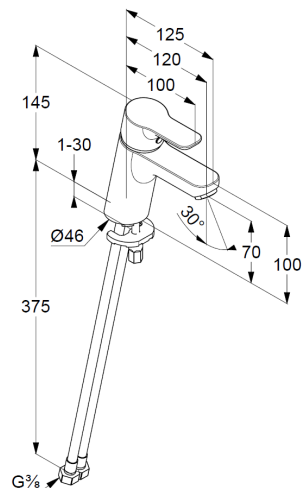

## Technical Data

Product: KLUDI PURE&EASY  
single lever basin mixer 70  
DN 15

Article-Nr.: 370289165

Surface: 91 white/ chrome

### Product description

manufacturer KLUDI GmbH & Co. KG  
Typ: KLUDI PURE&EASY  
single lever basin mixer 70,  
DN 15/ PN 10  
Art. Nr. 370289165  
basin mixer  
single lever mixer  
single hole mounted  
solid handle, metal  
aerator M24  
ceramic cartridge with hotwater safety device  
flow rate at 3 bar = 7 l/ min.  
flexible hoses G 3/8 DVGW approved  
rapid installation set

Product Picture

Dimensional drawing

Flow rate diagram