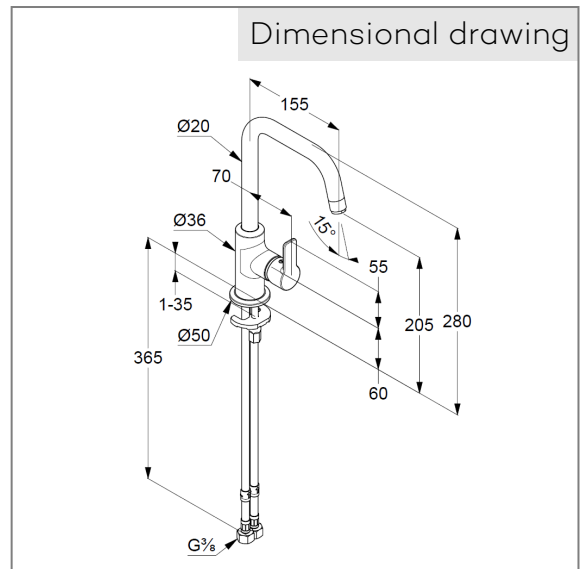

Technical Data

Product: KLUDI PURE&EASY
single lever basin mixer, DN 15

Article-Nr.: 370240565

Surface: 05 chrome

Product description

manufacturer KLUDI GmbH & Co. KG
Typ: KLUDI PURE&EASY
single lever basin mixer,
DN 15/ PN 10
Art. Nr. 370240565
basin mixer
single lever mixer
single hole mounted
solid lever, metal
lateral actuation
Aerator M18 PCA
ceramic cartridge
flow rate at 3 bar = 5 l/ min.
swivel spout (360°)
flexible hoses G 3/8 DVGW approved
rapid installation set

Product Picture

Dimensional drawing

Flow rate diagram