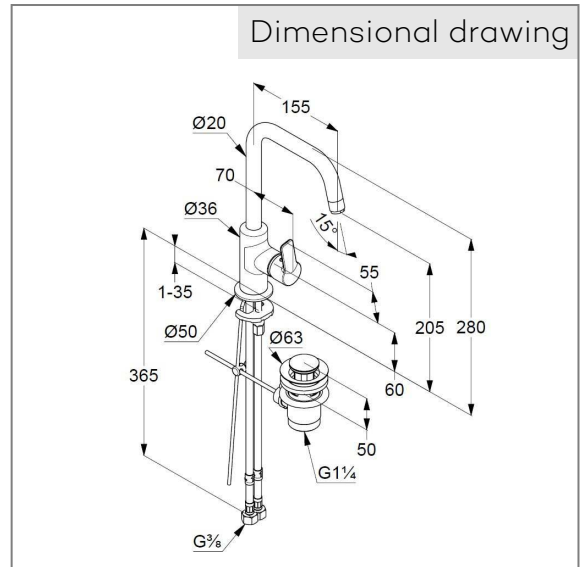

## Technical Data

Product: KLUDI PURE&EASY  
single lever basin mixer, DN 15

Article-Nr.: 370230565

Surface: 05 chrome

### Product description

manufacturer KLUDI GmbH & Co. KG  
Typ: KLUDI PURE&EASY  
single lever basin mixer,  
DN 15/ PN 10  
Art. Nr. 370230565  
basin mixer  
single lever mixer  
single hole mounted  
solid lever, metal  
lateral actuation  
Aerator M18 PCA  
ceramic cartridge  
flow rate at 3 bar = 5 l/ min.  
swivel spout (360°)  
flexible hoses G 3/8 DVGW approved  
rapid installation set  
pop up waste 1 1/4" metal

Product Picture

Dimensional drawing

Flow rate diagram