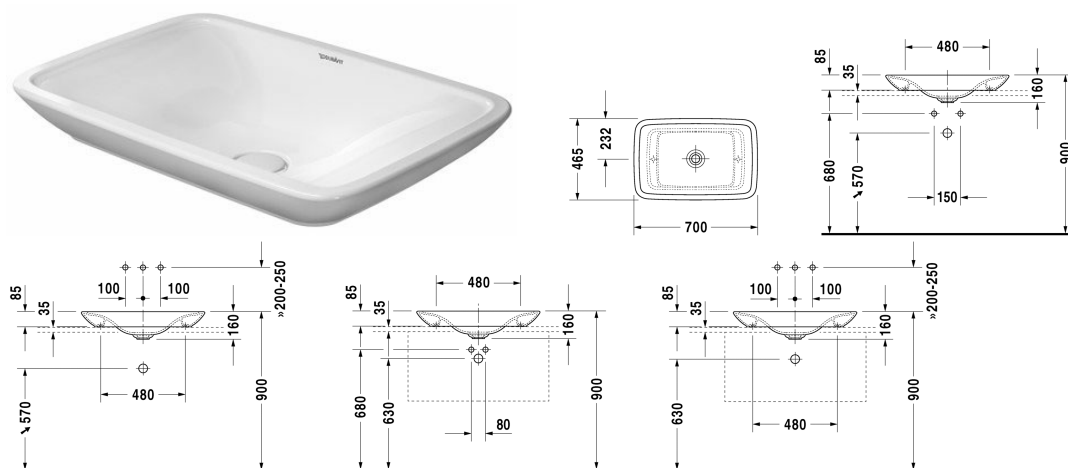

Wash bowl + # 0369700000

| < 700 mm > |

Wash bowl +	Dimension	Weight	Order number
ground, without overflow, without tap platform, fixings and ceramic covered continuous flow waste included, with deep basin, 700 mm			
Colors			
00 White Alpin			
Variant			
☒	700 x 465 mm	13.500 kg	0369700000
Sanitary ceramics with the special WonderGliss surface finish will remain clean and attractive-looking for a long time to come. When ordering WonderGliss please add a "1" as eleventh digit to the model number.			
Accessory			
Design Siphon		1.500 kg	005036
Suitable products			
Vanity unit for console 1 pull-out compartment, 600 x 548 mm	600 x 548 mm		DS5310
Vanity unit for console 1 pull-out compartment, 632 x 548 mm	632 x 548 mm		XV5910
Vanity unit for console 1 pull-out compartment, compartment consists of glass dividers and 2 boxes (small/large), 600 x 548 mm	600 x 548 mm		XL5410
Vanity unit for console 1 pull-out compartment, 620 x 547 mm	620 x 547 mm		LC5810
Vanity unit for console 1 pull-out compartment, 620 x 550 mm	620 x 550 mm		BR5110