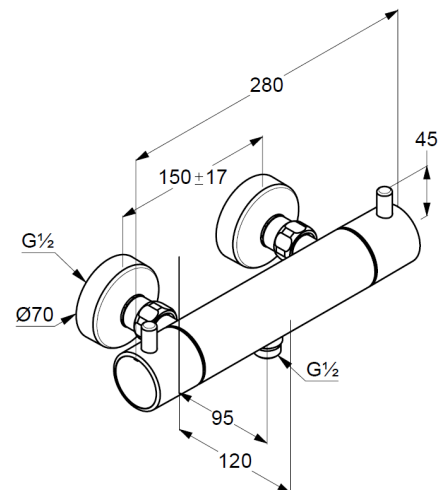

Technical Data

KLUDI BOZZ
thermostatic shower mixer
DN 15

Ref.:
352033938

Finishes:
39 black matt finished

Product description
Manufacturer KLUDI GmbH & Co. KG
Typ: KLUDI BOZZ
thermostatic shower mixer DN 15
Ref: 352033938
thermostatic shower mixer
wall mounted
temperature handle with hotwater safety at 38°C
valve handle with 50% Water consumption
protected against back flow
shower outlet 1/2 inch
ceramic headparts 180°
flow rate at 3 bar = 22 l/ min.
S-unions G 1/2 x 3/4

Product picture

Dimensional drawing

Flow rate diagram