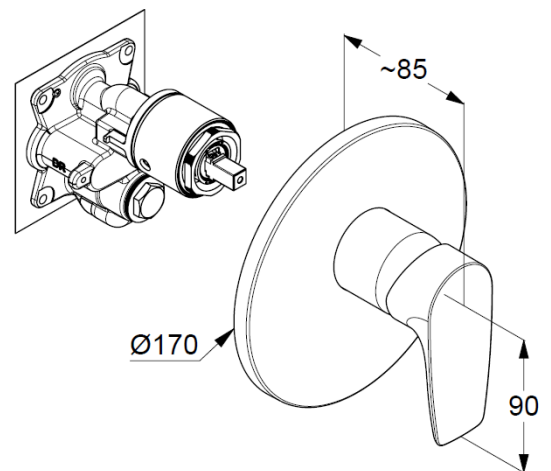

Technical Data

Product: KLUDI PURE&SOLID
Concealed single lever shower mixer,

Article-Nr.: 346550575

Surface: 05 chrome

Product description

manufacturer KLUDI GmbH & Co. KG

Typ: KLUDI PURE&SOLID

Concealed single lever shower mixer,
PN 10

Art. Nr. 346550575

concealed shower mixer

single lever mixer

trim set without pre-installation set

pre installation set KLUDI FLEXX.BOXX Art. Nr. 88011

trim set with functional unit

wall mounted

solid lever, metal

ceramic cartridge with hotwater safety device

flow rate at 3 bar = 25 l/ min.

Product Picture

Dimensional drawing

Flow rate diagram