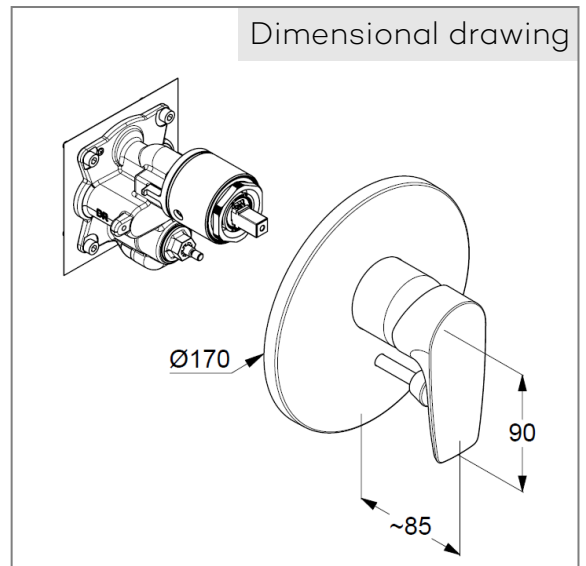

pre installation set KLUDI FLEXX.BOXX Art. Nr. 88011

trim set with functional unit

wall mounted

automatic diverter: shower/ bath

solid lever, metal

ceramic cartridge with hotwater safety device

flow rate at 3 bar = 31 l/ min.

Product Picture

Dimensional drawing

Flow rate diagram