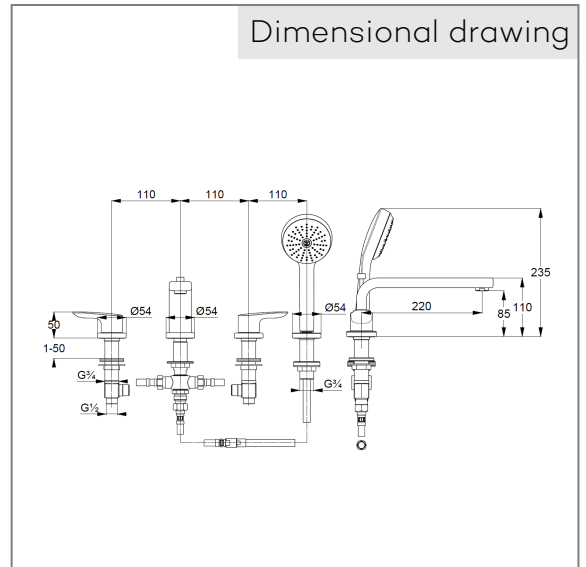

automatic diverter: shower/ bath

4-hole tiles deck mounted installation

solid lever, metal

Aerator, S-Pointer M24

protected against back flow

ceramic headparts 90°

flow rate at 3 bar = 27 l/ min.

shank-fixing

without flexible high pressure supply tubes Article No.

7544605-00

Hand shower hoses M15 x 1500 mm

Product Picture

Dimensional drawing

Flow rate diagram