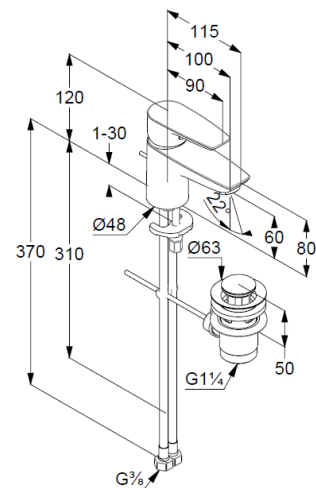

Technical Data

Product: KLUDI PURE&SOLID
single lever basin mixer 60
DN 15

Article-Nr.: 343850575

Surface: 05 chrome

Product description

manufacturer KLUDI GmbH & Co. KG
Typ: KLUDI PURE&SOLID
single lever basin mixer 60,
DN 15/ PN 10
Art. Nr. 343850565
basin mixer
single lever mixer
single hole mounted
solid handle, metal
aerator M24
ceramic cartridge with hotwater safety device
flow rate at 3 bar = 7 l/ min.
flexible hoses G 3/8 DVGW approved
rapid installation set
pop up waste 1 1/4" metal

Product Picture

Dimensional drawing

Flow rate diagram