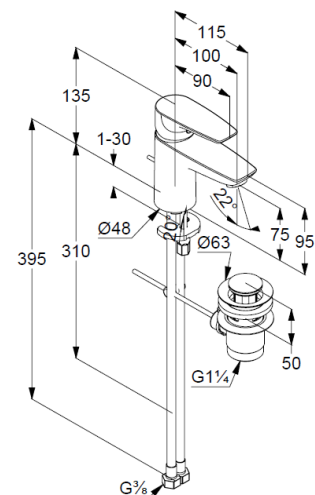

Technical Data

Product: KLUDI PURE&SOLID
single lever basin mixer 75
DN 15

Article-Nr.: 343820575

Surface: 05 chrome

Product description

manufacturer KLUDI GmbH & Co. KG
Typ: KLUDI PURE&SOLID
single lever basin mixer 75,
DN 15/ PN 10
Art. Nr. 343820575
basin mixer
single lever mixer
single hole mounted
solid handle, metal
aerator M24
ceramic cartridge with hotwater safety device
flow rate at 3 bar = 7 l/ min.
flexible hoses G 3/8 DVGW approved
rapid installation set
pop up waste 1 1/4" metal

Product Picture

Dimensional drawing

Flow rate diagram