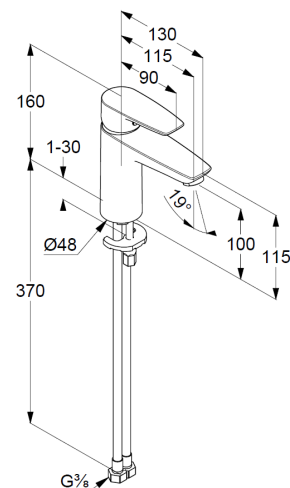

## Technical Data

Product: KLUDI PURE&SOLID  
single lever basin mixer 100  
DN 15

Article-Nr.: 342920575

Surface: 05 chrome

### Product description

manufacturer KLUDI GmbH & Co. KG  
Typ: KLUDI PURE&SOLID  
single lever basin mixer 100,  
DN 15/ PN 10  
Art. Nr. 342920575  
basin mixer  
single lever mixer  
single hole mounted  
solid handle, metal  
aerator M24  
ceramic cartridge with hotwater safety device  
flow rate at 3 bar = 7 l/ min.  
flexible hoses G 3/8 DVGW approved  
rapid installation set

Product Picture

Dimensional drawing

Flow rate diagram