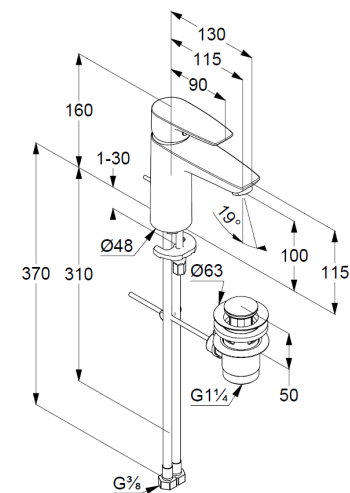

Technical Data

Product: KLUDI PURE&SOLID
single lever basin mixer 100
DN 15

Article-Nr.: 342900575

Surface: 05 chrome

Product description

manufacturer KLUDI GmbH & Co. KG
Typ: KLUDI PURE&SOLID
single lever basin mixer 100,
DN 15/ PN 10
Art. Nr. 342900575
basin mixer
single lever mixer
single hole mounted
solid handle, metal
aerator M24
ceramic cartridge with hotwater safety device
flow rate at 3 bar = 7 l/ min.
flexible hoses G 3/8 DVGW approved
rapid installation set
pop up waste 1 1/4" metal

Product Picture

Dimensional drawing

Flow rate diagram