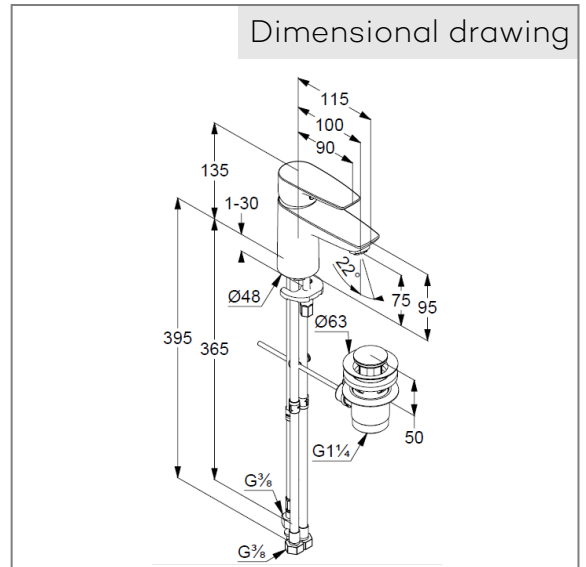

Technical Data

Product: KLUDI PURE&SOLID
single lever basin mixer 75
DN 15

Article-Nr.: 342760575

Surface: 05 chrome

Product description

manufacturer KLUDI GmbH & Co. KG
Typ: KLUDI PURE&SOLID
single lever basin mixer 75,
DN 15/ PN 10
Art. Nr. 342760575
basin mixer
single lever mixer
for open hot water heaters
single hole mounted
solid lever, metal
aerator M24
ceramic cartridge with hotwater safety device
flow rate at 3 bar = 5 l/ min.
flexible hoses G 3/8 DVGW approved
rapid installation set
pop up waste 1 1/4" metal

Product Picture

Dimensional drawing

Flow rate diagram