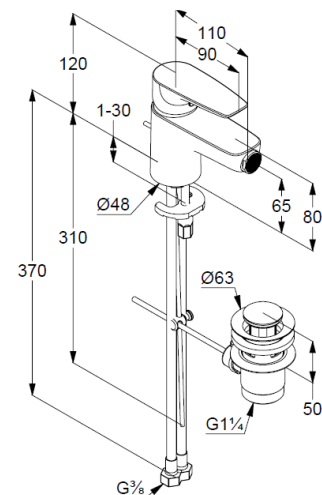

Technical Data

Product: KLUDI PURE&SOLID
single lever bidet mixer,
DN 15

Article-Nr.: 342160575

Surface: 05 chrome

Product description

manufacturer KLUDI GmbH & Co. KG
Typ: KLUDI PURE&SOLID
single lever bidet mixer,
DN 15/ PN 10
Art. Nr. 342160575
bidet mixer
single lever mixer
single hole mounted
solid lever, metal
S-Pointer M24 PCA
ceramic cartridge with hotwater safety device
flow rate at 3 bar = 6 l/ min.
flexible hoses G 3/8 DVGW approved
rapid installation set
pop up waste 1 1/4" metal

Product Picture

Dimensional drawing

Flow rate diagram