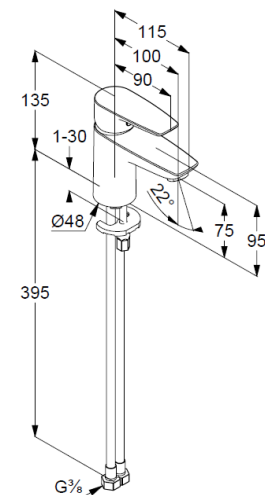

Technical Data

Product: KLUDI PURE&SOLID
single lever basin mixer 75
DN 15

Article-Nr.: 340280575

Surface: 05 chrome

Product description

manufacturer KLUDI GmbH & Co. KG
Typ: KLUDI PURE&SOLID
single lever basin mixer 75,
DN 15/ PN 10
Art. Nr. 340280575
basin mixer
single lever mixer
single hole mounted
solid handle, metal
aerator M24
ceramic cartridge with hotwater safety device
flow rate at 3 bar = 7 l/ min.
flexible hoses G 3/8 DVGW approved
rapid installation set

Product Picture

Dimensional drawing

Flow rate diagram