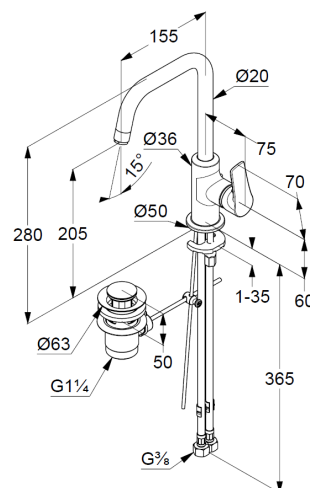

DN 15/ PN 10

Art. Nr. 340250575

basin mixer

single lever mixer

single hole mounted

solid lever, metal

lateral actuation

Aerator M18 PCA

ceramic cartridge

flow rate at 3 bar = 5 l/ min.

swivel spout (360°)

flexible hoses G 3/8 DVGW approved

rapid installation set

pop up waste 1 1/4" metal

Product Picture

Dimensional drawing

Flow rate diagram