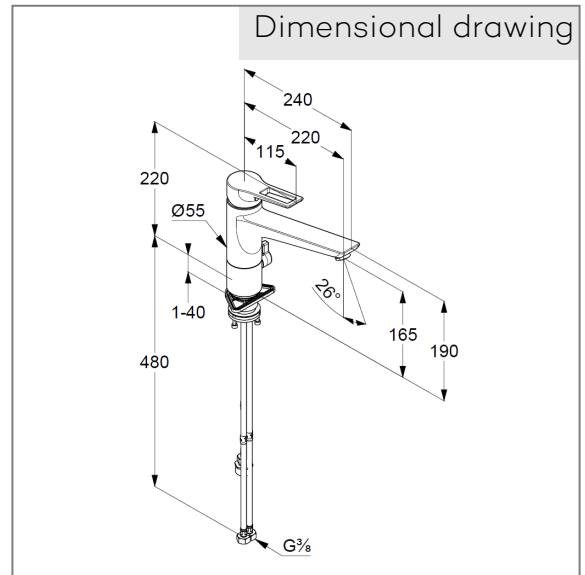

## Technical Data

KLUDI MIX  
Kitchen faucet multi

Ref.:  
329060562

Finishes:  
05 chrome

Product description  
Manufacturer KLUDI GmbH & Co. KG  
Typ: KLUDI MIX  
Kitchen faucet multi  
Ref.: 329060562

Kitchen faucet multi  
connection for washing-machine or dishwasher  
stand assembly  
single hole mounted  
open lever lever, metal  
aerator M24  
ceramic cartridge with hotwater safety device  
flow rate at 3 bar= 12 l/ min.  
swivel spout (360°)  
flexible hoses G 3/8 DVGW approved  
shank-fixing

Product picture

Dimensional drawing

Flow rate diagram