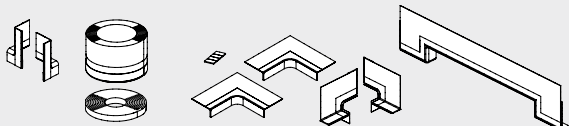

WATERPROOF

SEALING KIT FR FLEX

- Simple and safe – the one-stop sealing solution
- Easy to apply, with corner pieces that conform precisely to the geometry of the KALDEWEI shower surfaces
- The complete system solution for all-round reliable sealing of floor-level shower surfaces in almost any standard installation situations
- Systematic sealing with carefully selected components based on chemical formulations used in the construction industry

Sealing kit floor-level	Order no.	Dimensions m	EUR
<p>1 x sealing tape WDB 6,2 m 2 x wall corner piecen 4 x multifunctional corner pieces 1 x installation instructions</p> 	689720490000	6,2 m	
<p>1 x sealing tape WDB 5,0 m 1 x wall corner piece 4 x multifunctional corner pieces 1 x installation instructions</p> 	689720500000	5,0 m	
<p>1 x sealing tape WDB 6,2 m 1 x wall corner piece 2 x multifunctional corner pieces 1 x installation instructions</p> 	689720510000	6,2 m	

SEALING KIT FLEX

- Simple and safe – the one-stop sealing solution
- The sealing kit FLEX is the universal solution for bathtubs and showers that are not being installed at floor level.
- Easy to apply, with corner pieces that conform precisely to the geometry of the KALDEWEI shower surfaces
- The pre-assembled sealing elements allow for wall-side sealing in corners and niches
- Systematic sealing with carefully selected components based on chemical formulations used in the construction industry

Sealing kit FLEX	Order no.	Dimensions m	EUR
<p>1 x sealing tape WDB 5,0 m 2 x wall corner piecen 1 x installation instructions</p> 	689720520000	5,0 m	

XETIS SEALING SYSTEM XDS

Included in installation sets 1, 2 or 3 (see page 301).
(not sold separately)