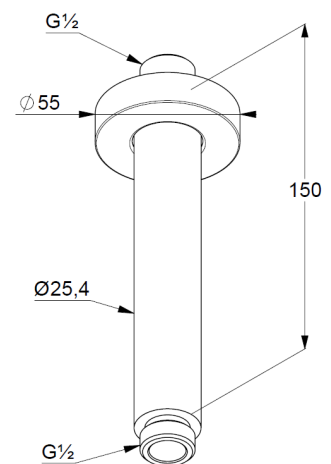

Technical Data

KLUDI A-QA
ceiling outlet
150 mm
DN 15

Ref:
6651587-00

Finishes:
87 black matt finished / chrom

Product description
Manufacturer KLUDI GmbH & Co. KG
Typ: KLUDI A-QA
ceiling outlet DN 15
150 mm
Ref: 6651587-00
ceiling outlet
Flow rate at 3 bar = 42 L
connection 1/2"
for head showers DN 15
with push-on rosette Ø 55 mm

Product picture

Dimensional drawing

Flow rate diagram